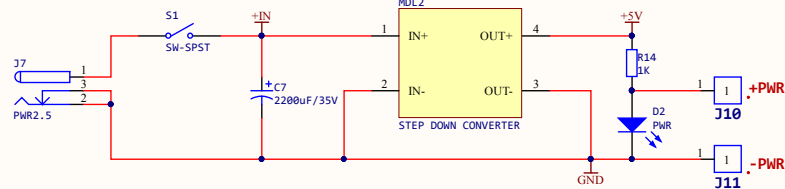

A

A

B

B

C

C

D

D

Title ARDUINO NANO SOLDERING STATION w 4x20 LCD		
Size A1	Number 140416	Revision 1.0
Date: 04/06/2016	Sheet of 1	Drawn By: MANOS MAR.
File: C:\Users\...Nano_1.SchDoc