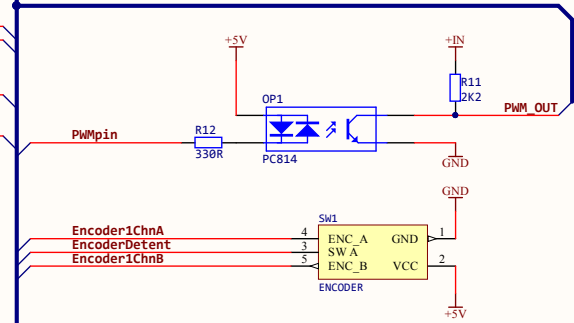

A

A

B

B

C

C

D

D

Title ARDUINO NANO SOLDERING STATION w 4x20 LCD		
Size A1	Number 140416	Revision 1.0
Date: 04/06/2016	Sheet of 1	Drawn By: MANOS MAR.
File: C:\Users\...Nano_1.SchDoc