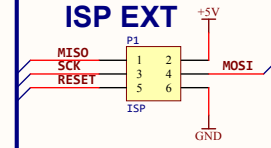

A

A

B

B

C

C

D

D

Title ARDUINO NANO SOLDERING STATION w 4x20 LCD		
Size A1	Number 140416	Revision 1.0
Date: 04/06/2016	Sheet of 1	Drawn By: MANOS MAR.
File: C:\Users\...Nano_1.SchDoc		