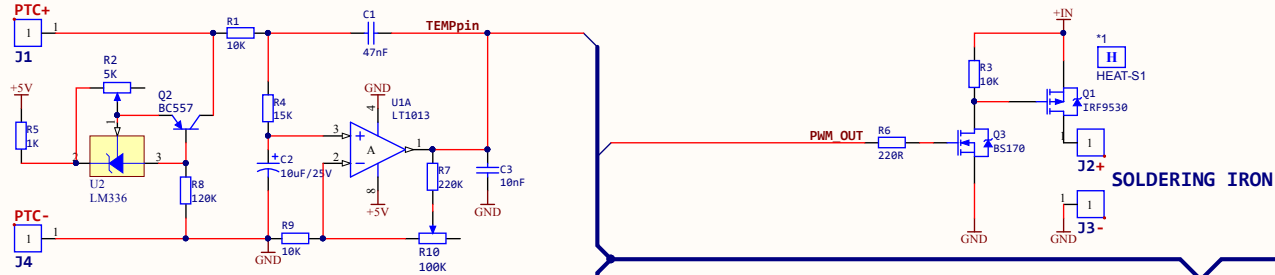

A

A

B

B

C

C

D

D

Title ARDUINO NANO SOLDERING STATION w 4x20 LCD		
Size A1	Number 140416	Revision 1.0
Date: 04/06/2016	Sheet of 1	Drawn By: MANOS MAR.
File: C:\Users\...Nano_1.SchDoc