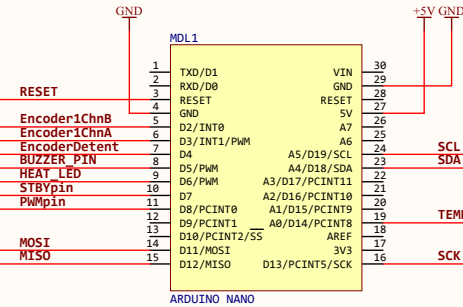

A

A

B

B

C

C

D

D

Title ARDUINO NANO SOLDERING STATION w 4x20 LCD		
Size A1	Number 140416	Revision 1.0
Date: 04/06/2016	Sheet of 1	Drawn By: MANOS MAR.
File: C:\Users\...Nano_1.SchDoc		