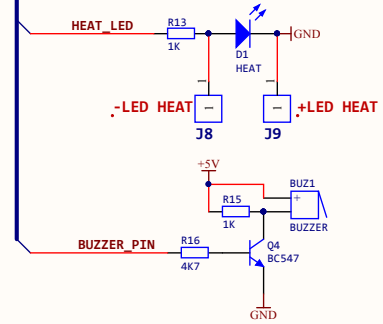

A

A

B

B

C

C

D

D

Title ARDUINO NANO SOLDERING STATION w 4x20 LCD		
Size A1	Number 140416	Revision 1.0
Date: 04/06/2016	Sheet of 1	Drawn By: MANOS MAR.
File: C:\Users\...Nano_1.SchDoc		